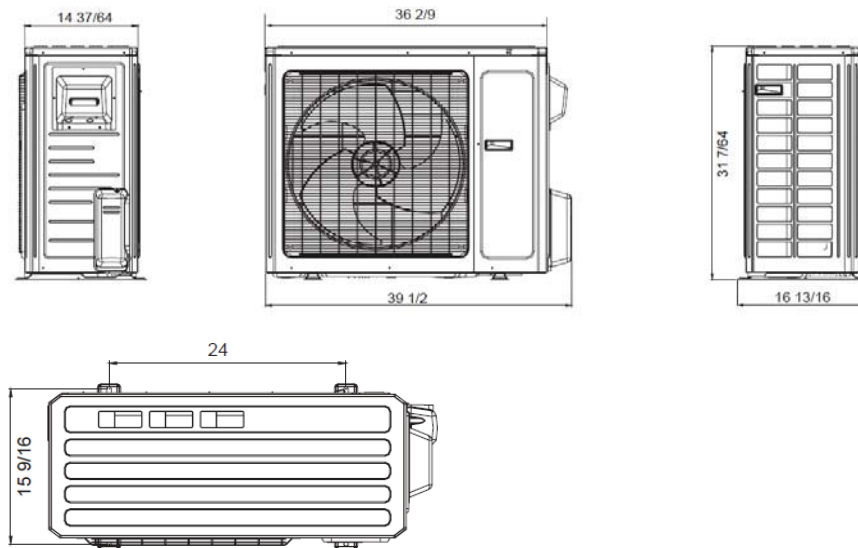

DHP30NWB21S/DHP30CSB21S

Unit: inch

Indoor Unit Dimensions

Unit: inch

Drain Connector	5/8-in OD
-----------------	-----------

Outdoor Unit Dimensions

Unit: inch

Notes:

1. Recommended Communication Cable Type 18-2 AWG Stranded Copper THHN 600V Wire
2. Power wiring cable size must comply with applicable national and local codes
3. Test conditions are based on AHRI 210/240