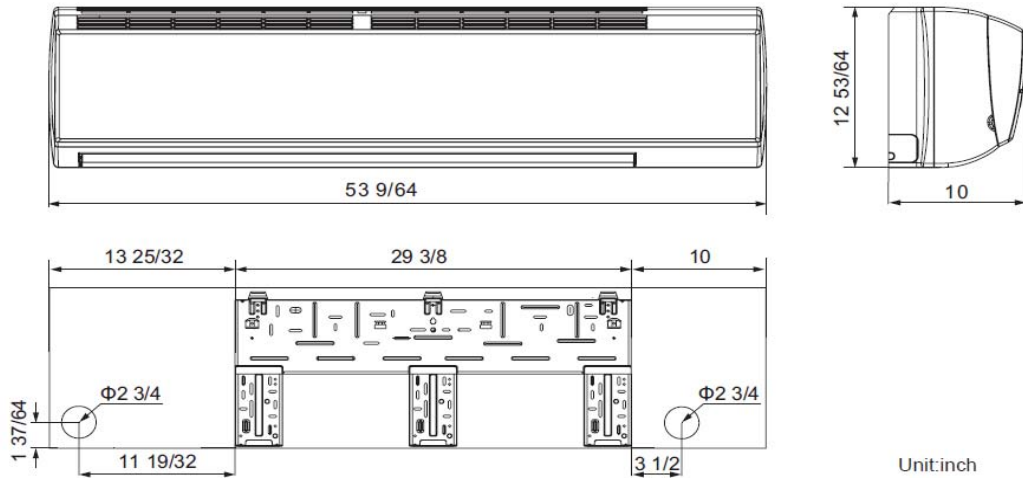

DHP30NWB21S/DHP30CSB21S

Unit: inch

Indoor Unit Dimensions

Unit: inch

Drain Connector	5/8-in OD
-----------------	-----------

Outdoor Unit Dimensions

Unit: inch

Notes:

1. Recommended Communication Cable Type 18-2 AWG Stranded Copper THHN 600V Wire
2. Power wiring cable size must comply with applicable national and local codes
3. Test conditions are based on AHRI 210/240