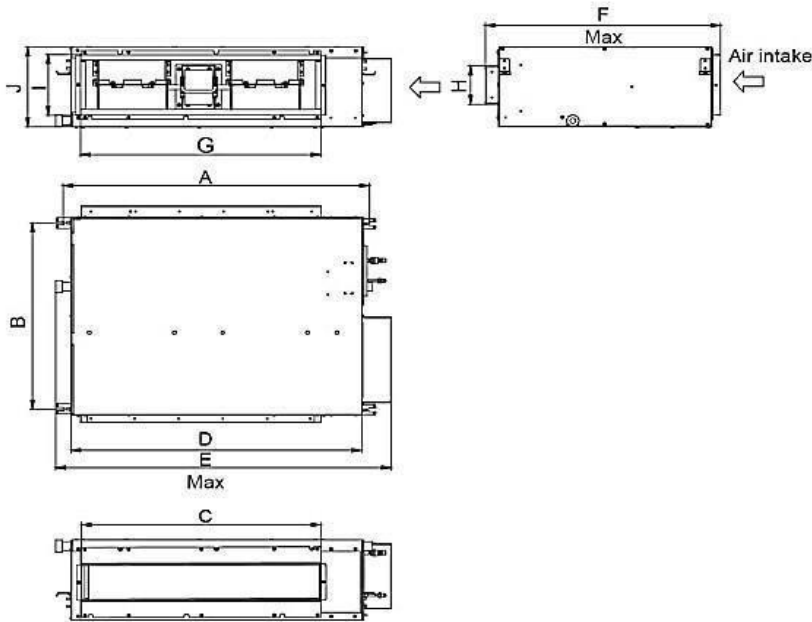

DHR18NDB21S/DHR18CSB21S

Unit: inch

Indoor Unit Dimensions

Dimensions	
A	37 1/4
B	24 3/8
C	29
D	35 1/8
E	40 7/8
F	28 3/8
G	29
H	4 7/8
I	8
J	10 1/2

Outdoor Unit Dimensions

Unit: inch

Dimensions	
A	37 5/8
B	15 5/8
C	27 1/2
D	22
E	14 1/8

Notes:

1. Recommended Cable Type 18-2 AWG Stranded Copper THHN 600V Wire
2. Power wiring cable size must comply with applicable national and local codes
3. Test conditions are based on AHRI 210/240