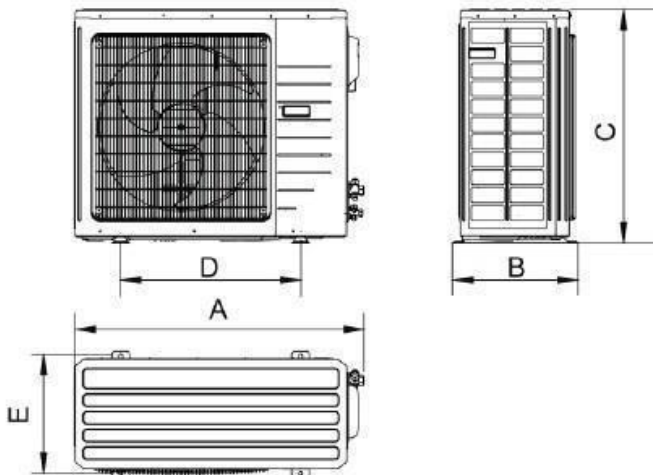

DHR18NDB21S/DHR18CSB21S

Unit: inch

Indoor Unit Dimensions

Dimensions	
A	37 1/4
B	24 3/8
C	29
D	35 1/8
E	40 7/8
F	28 3/8
G	29
H	4 7/8
I	8
J	10 1/2

Outdoor Unit Dimensions

Unit: inch

Dimensions	
A	37 5/8
B	15 5/8
C	27 1/2
D	22
E	14 1/8

Notes:

1. Recommended Cable Type 18-2 AWG Stranded Copper THHN 600V Wire
2. Power wiring cable size must comply with applicable national and local codes
3. Test conditions are based on AHRI 210/240