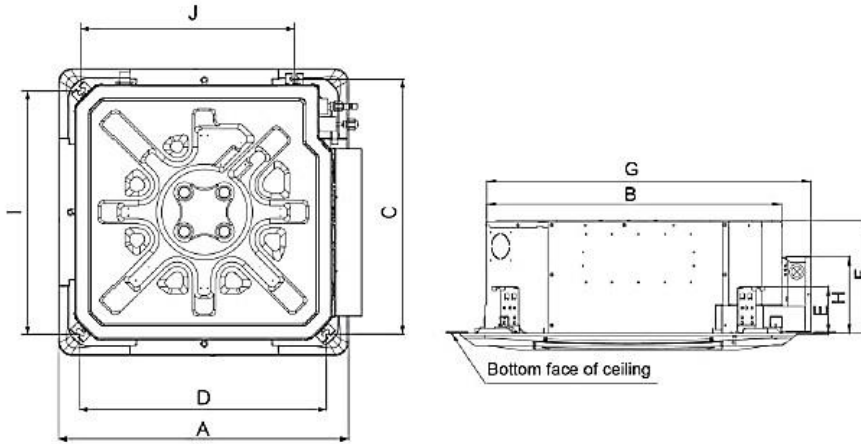

**DHR18NKB21S/DHR18CSB21S**

Unit: inch

Indoor Unit Dimensions

Dimensions	
A	26 3/8
B	23 1/2
C	23 1/4
D	22 5/8
E	5 3/4
F	9 1/2
G	26 1/8
H	9 1/4
I	22 5/8
J	19 7/8

Outdoor Unit Dimensions

Unit: inch

**Notes:**

1. Recommended cable type, connecting the indoor and outdoor unit, 18-2 AWG Stranded Copper THHN 600V Wire
2. Power wiring cable size must comply with applicable national and local codes
3. Test conditions are based on AHRI210/240