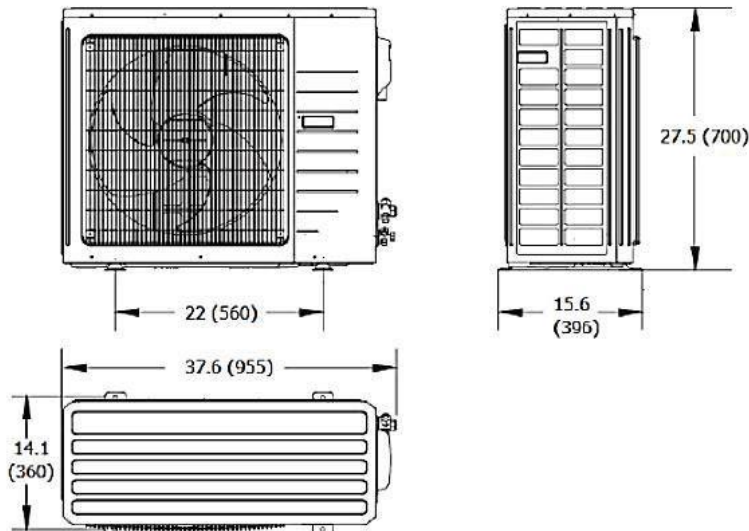

**DHR18NKB21S/DHR18CSB21S**

Unit: inch

Indoor Unit Dimensions

Dimensions	
A	26 3/8
B	23 1/2
C	23 1/4
D	22 5/8
E	5 3/4
F	9 1/2
G	26 1/8
H	9 1/4
I	22 5/8
J	19 7/8

Outdoor Unit Dimensions

Unit: inch

**Notes:**

1. Recommended cable type, connecting the indoor and outdoor unit, 18-2 AWG Stranded Copper THHN 600V Wire
2. Power wiring cable size must comply with applicable national and local codes
3. Test conditions are based on AHRI210/240