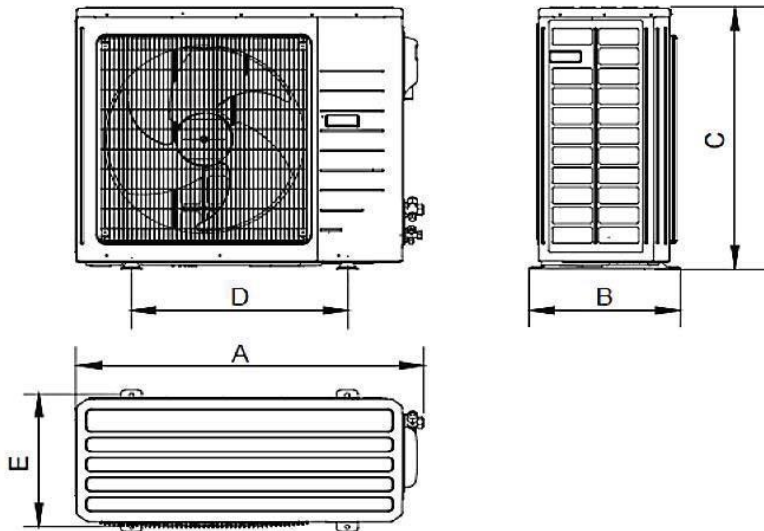

**DHR30NCB21S/DHR30CSB21S**

Unit: inch

Indoor Unit Dimensions

Dimensions	
A	55 7/8
B	9 5/8
C	53 1/4
D	11
H	27 1/2

Outdoor Unit Dimensions

Unit: inch

Dimensions	
A	38 5/8
B	16 3/4
C	31 1/8
D	24 7/8
E	15 1/2

**Notes:**

1. Recommended Cable Type, connecting the indoor and outdoor unit, 18-2 AWG Stranded Copper THHN 600V Wire
2. Power wiring cable size must comply with applicable national and local codes
3. Test conditions are based on AHRI 210/240