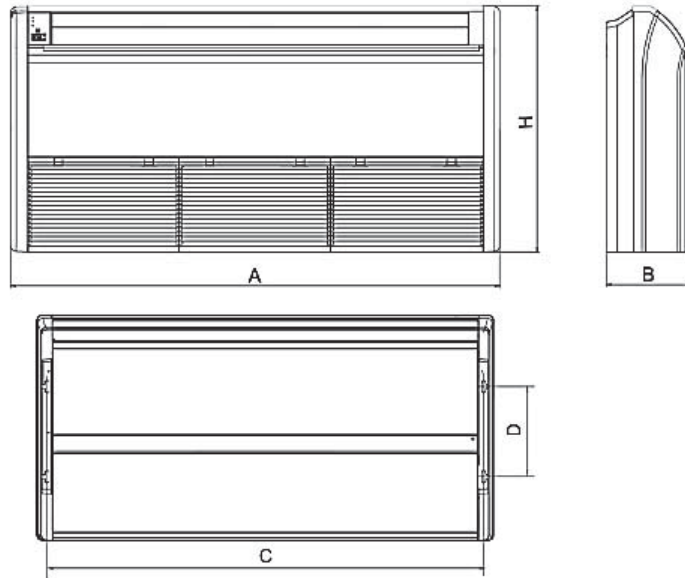

**DHR30NCB21S/DHR30CSB21S**

Unit: inch

Indoor Unit Dimensions

Dimensions	
A	55 7/8
B	9 5/8
C	53 1/4
D	11
H	27 1/2

Outdoor Unit Dimensions

Unit: inch

Dimensions	
A	38 5/8
B	16 3/4
C	31 1/8
D	24 7/8
E	15 1/2

**Notes:**

1. Recommended Cable Type, connecting the indoor and outdoor unit, 18-2 AWG Stranded Copper THHN 600V Wire
2. Power wiring cable size must comply with applicable national and local codes
3. Test conditions are based on AHRI 210/240