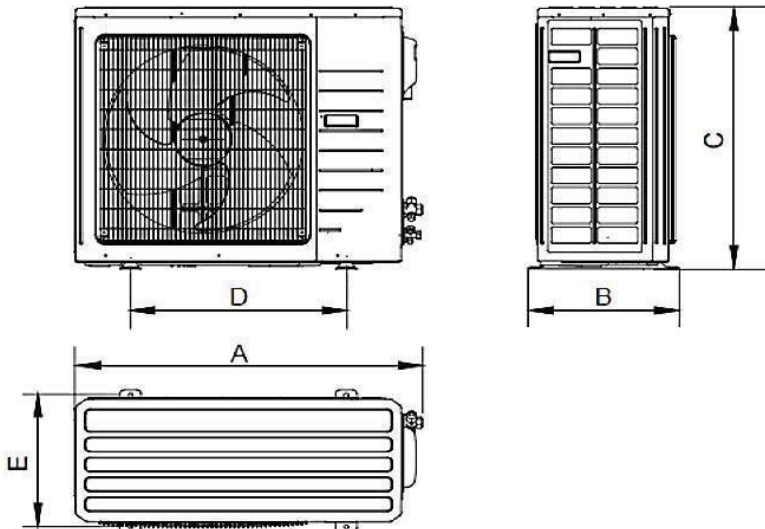

DHR30NDB21S/DHR30CSB21S

Unit: inch

Indoor Unit Dimensions

Dimensions	
A	43 3/8
B	20 3/8
C	32 1/4
D	45 5/8
E	50 3/8
F	22
G	39 1/2
H	6 1/4
I	9 1/4
J	10 1/2

Outdoor Unit Dimensions

Unit: inch

Dimensions	
A	38 5/8
B	16 3/4
C	31 1/8
D	24
E	15 1/2

Notes:

1. Recommended Cable Type, connecting the indoor and outdoor unit, 18-2 AWG Stranded Copper THHN 600V Wire
2. Power wiring cable size must comply with applicable national and local codes
3. Test conditions are based on AHRI 210/240