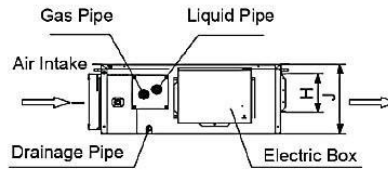

DHR30NDB21S/DHR30CSB21S

Unit: inch

Indoor Unit Dimensions

Dimensions	
A	43 3/8
B	20 3/8
C	32 1/4
D	45 5/8
E	50 3/8
F	22
G	39 1/2
H	6 1/4
I	9 1/4
J	10 1/2

Outdoor Unit Dimensions

Unit: inch

Dimensions	
A	38 5/8
B	16 3/4
C	31 1/8
D	24
E	15 1/2

Notes:

1. Recommended Cable Type, connecting the indoor and outdoor unit, 18-2 AWG Stranded Copper THHN 600V Wire
2. Power wiring cable size must comply with applicable national and local codes
3. Test conditions are based on AHRI 210/240