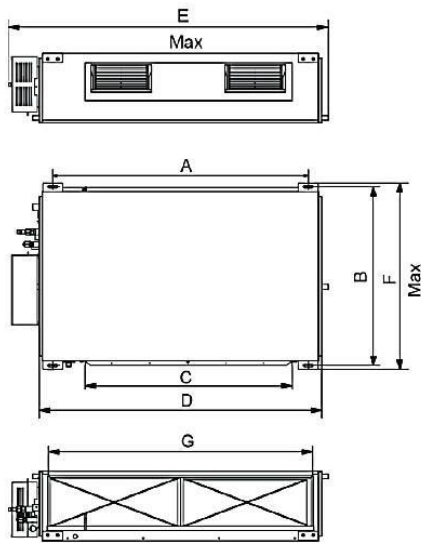

DHR30NDB21S/DHR30CSB21S

Unit: inch

Indoor Unit Dimensions

Dimensions	
A	43 3/8
B	20 3/8
C	32 1/4
D	45 5/8
E	50 3/8
F	22
G	39 1/2
H	6 1/4
I	9 1/4
J	10 1/2

Outdoor Unit Dimensions

Unit: inch

Dimensions	
A	38 5/8
B	16 3/4
C	31 1/8
D	24
E	15 1/2

Notes:

1. Recommended Cable Type, connecting the indoor and outdoor unit, 18-2 AWG Stranded Copper THHN 600V Wire
2. Power wiring cable size must comply with applicable national and local codes
3. Test conditions are based on AHRI 210/240