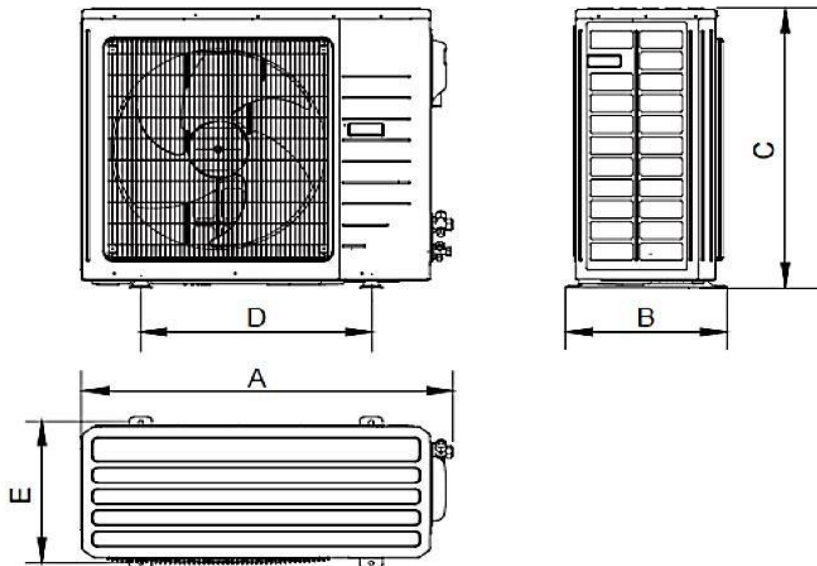

DHR42NCB21S/DHR42CSB21S

Unit: inch

Indoor Unit Dimensions

Dimensions	
A	55 7/8
B	9 5/8
C	53 1/4
D	11
H	27 1/2

Outdoor Unit Dimensions

Unit: inch

Dimensions	
A	37 3/4
B	16 1/4
C	53 1/8
D	22 1/2
E	14 3/4

Notes:

1. Recommended Cable Type, connecting the indoor and outdoor unit, 18-2 AWG Stranded Copper THHN 600V Wire
2. Power wiring cable size must comply with applicable national and local codes
3. Test conditions are based on AHRI 210/240