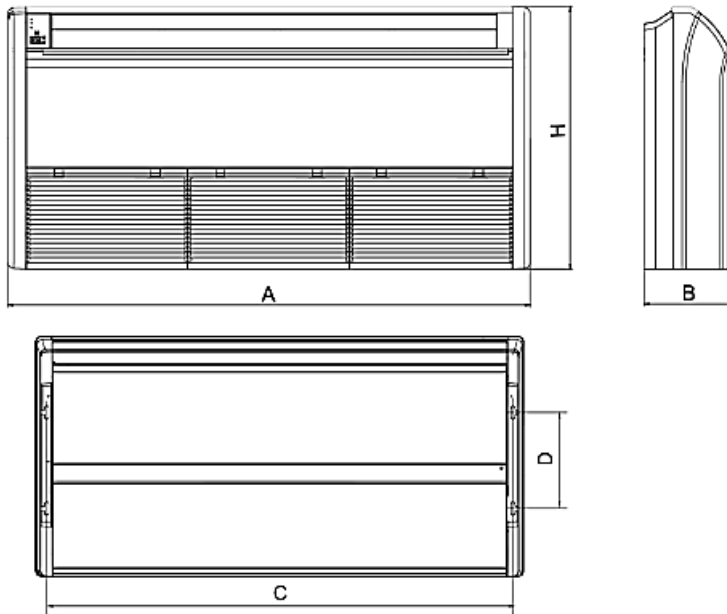

DHR42NCB21S/DHR42CSB21S

Unit: inch

Indoor Unit Dimensions

Dimensions	
A	55 7/8
B	9 5/8
C	53 1/4
D	11
H	27 1/2

Outdoor Unit Dimensions

Unit: inch

Dimensions	
A	37 3/4
B	16 1/4
C	53 1/8
D	22 1/2
E	14 3/4

Notes:

1. Recommended Cable Type, connecting the indoor and outdoor unit, 18-2 AWG Stranded Copper THHN 600V Wire
2. Power wiring cable size must comply with applicable national and local codes
3. Test conditions are based on AHRI 210/240