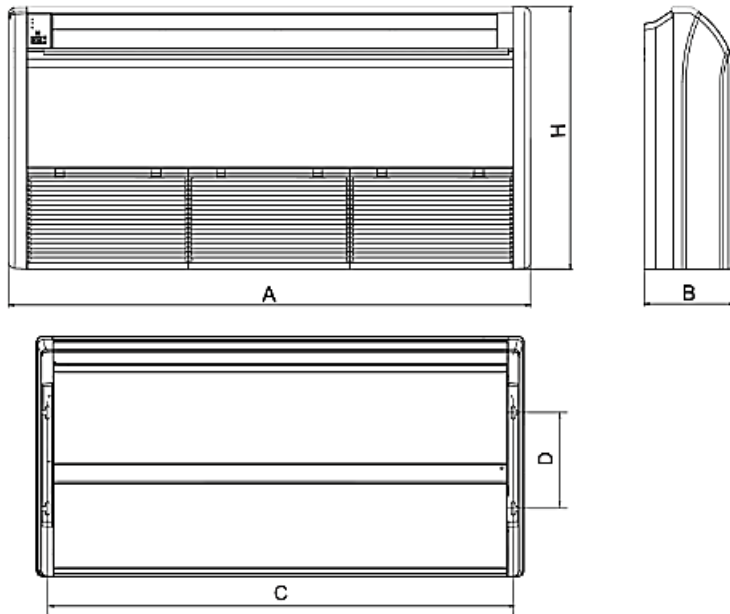

DHR48NCB21S/DHR48CSB21S

Unit: inch

Indoor Unit Dimensions

Dimensions	
A	66 7/8
B	9 5/8
C	64 3/8
D	11
H	27 1/2

Outdoor Unit Dimensions

Unit: inch

Dimensions	
A	37 3/4
B	16 1/4
C	53 1/8
D	22 1/2
E	14 3/4

Notes:

1. Recommended Cable Type, connecting the indoor and outdoor unit, 18-2 AWG Stranded Copper THHN 600V Wire
2. Power wiring cable size must comply with applicable national and local codes
3. Test conditions are based on AHRI 210/240