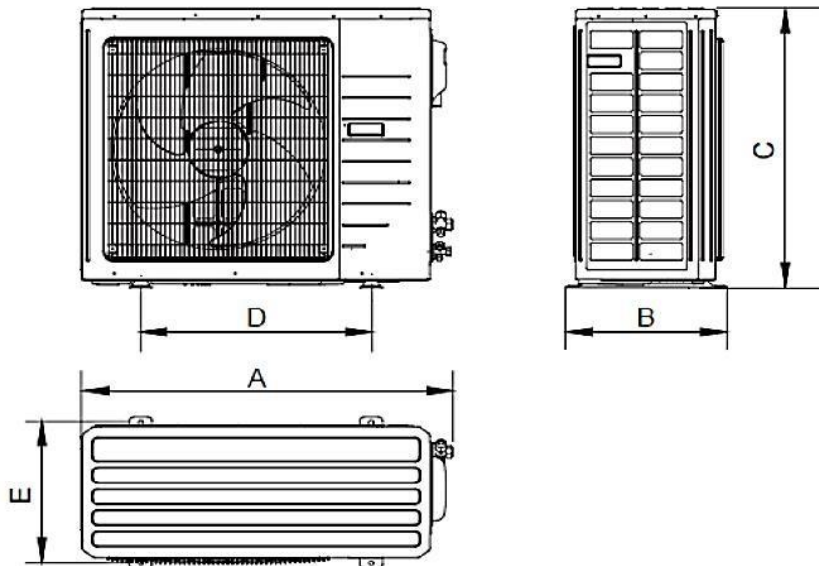

DHR48NCB21S/DHR48CSB21S

Unit: inch

Indoor Unit Dimensions

Dimensions	
A	66 7/8
B	9 5/8
C	64 3/8
D	11
H	27 1/2

Outdoor Unit Dimensions

Unit: inch

Dimensions	
A	37 3/4
B	16 1/4
C	53 1/8
D	22 1/2
E	14 3/4

Notes:

1. Recommended Cable Type, connecting the indoor and outdoor unit, 18-2 AWG Stranded Copper THHN 600V Wire
2. Power wiring cable size must comply with applicable national and local codes
3. Test conditions are based on AHRI 210/240