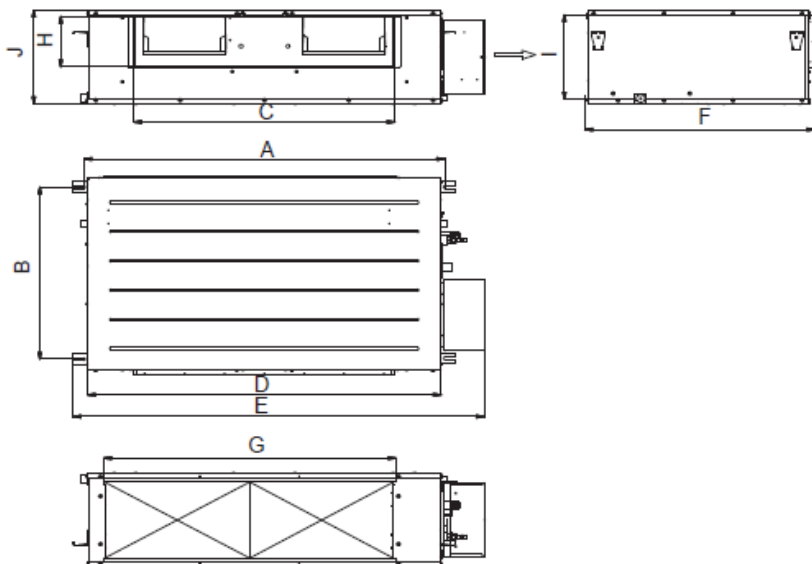

DHR48NDB21S/DHR48CSB21S

Unit: inch

Indoor Unit Dimensions

Dimensions	
A	46 3/8
B	25 3/8
C	33 1/2
D	45 1/4
E	52 3/4
F	29 1/2
G	37 1/2
H	7 1/2
I	12 1/2
J	13 3/4

Outdoor Unit Dimensions

Unit: inch

Dimensions	
A	37 3/4
B	16 1/4
C	53 1/8
D	22 1/2
E	14 3/4

Notes:

1. Recommended Cable Type, connecting the indoor and outdoor unit, 18-2 AWG Stranded Copper THHN 600V Wire
2. Power wiring cable size must comply with applicable national and local codes
3. Test conditions are based on AHRI 210/240