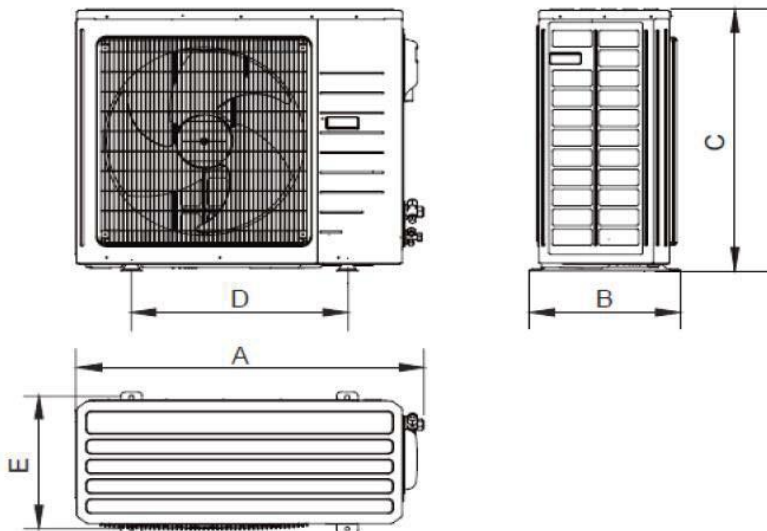

DHR48NDB21S/DHR48CSB21S

Unit: inch

Indoor Unit Dimensions

Dimensions	
A	46 3/8
B	25 3/8
C	33 1/2
D	45 1/4
E	52 3/4
F	29 1/2
G	37 1/2
H	7 1/2
I	12 1/2
J	13 3/4

Outdoor Unit Dimensions

Unit: inch

Dimensions	
A	37 3/4
B	16 1/4
C	53 1/8
D	22 1/2
E	14 3/4

Notes:

1. Recommended Cable Type, connecting the indoor and outdoor unit, 18-2 AWG Stranded Copper THHN 600V Wire
2. Power wiring cable size must comply with applicable national and local codes
3. Test conditions are based on AHRI 210/240