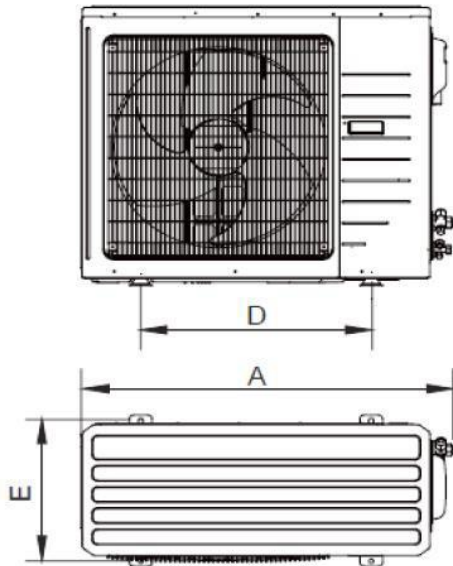

DHR48NKB21S/DHR48CSB21S

Unit: inch

Indoor Unit Dimensions

Dimensions	
A	40
B	35 7/8
C	33 1/8
D	31
E	6 3/4
F	11 3/8

Outdoor Unit Dimensions

Unit: inch

Dimensions	
A	37 3/4
B	16 1/4
C	53 1/8
D	22 1/2
E	14 3/4

Notes:

1. Recommended Cable Type, connecting the indoor and outdoor unit, 18-2 AWG Stranded Copper THHN 600V Wire
2. Power wiring cable size must comply with applicable national and local codes
3. Test conditions are based on AHRI 210/240