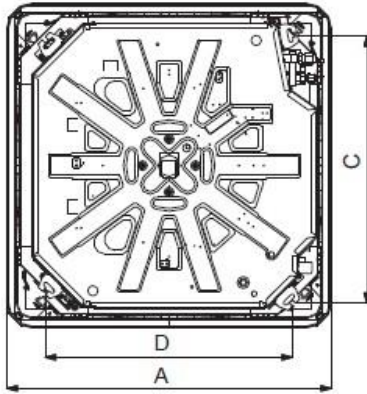

DHR48NKB21S/DHR48CSB21S

Unit: inch

Indoor Unit Dimensions

Dimensions	
A	40
B	35 7/8
C	33 1/8
D	31
E	6 3/4
F	11 3/8

Outdoor Unit Dimensions

Unit: inch

Dimensions	
A	37 3/4
B	16 1/4
C	53 1/8
D	22 1/2
E	14 3/4

Notes:

1. Recommended Cable Type, connecting the indoor and outdoor unit, 18-2 AWG Stranded Copper THHN 600V Wire
2. Power wiring cable size must comply with applicable national and local codes
3. Test conditions are based on AHRI 210/240