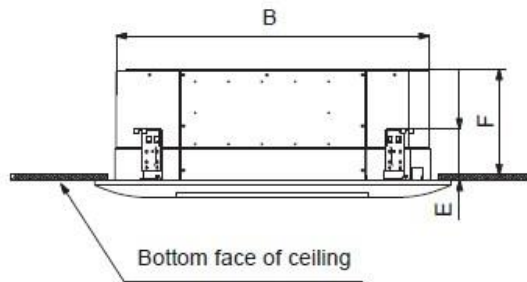

DHR48NKB21S/DHR48CSB21S

Unit: inch

Indoor Unit Dimensions

Dimensions	
A	40
B	35 7/8
C	33 1/8
D	31
E	6 3/4
F	11 3/8

Outdoor Unit Dimensions

Unit: inch

Dimensions	
A	37 3/4
B	16 1/4
C	53 1/8
D	22 1/2
E	14 3/4

Notes:

1. Recommended Cable Type, connecting the indoor and outdoor unit, 18-2 AWG Stranded Copper THHN 600V Wire
2. Power wiring cable size must comply with applicable national and local codes
3. Test conditions are based on AHRI 210/240