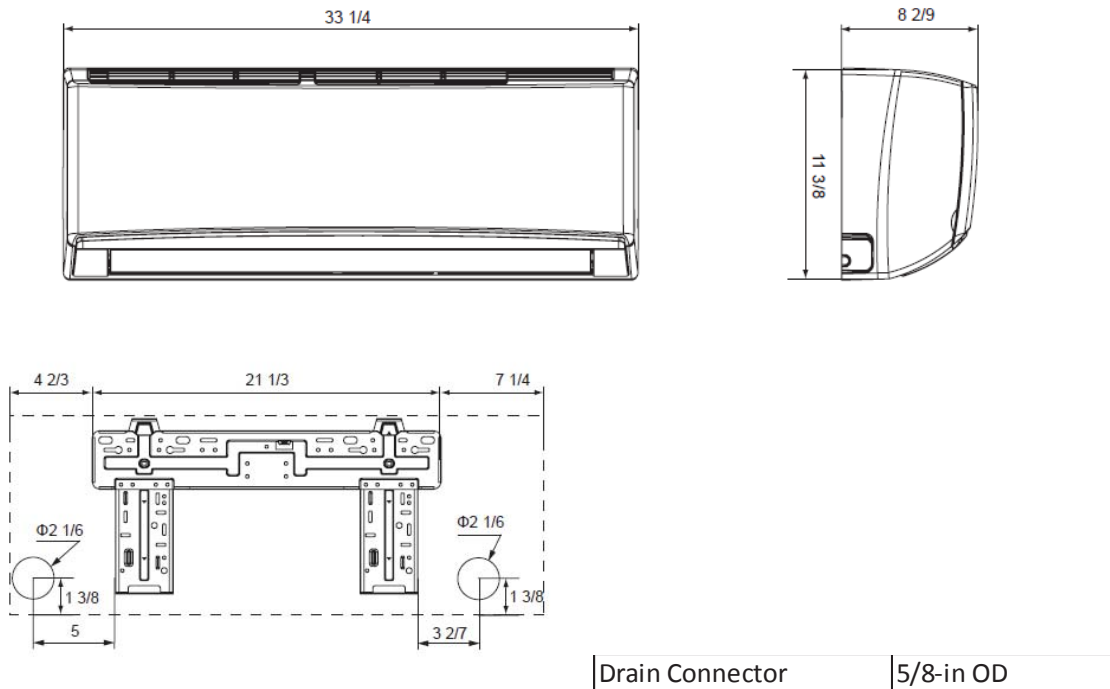

DHX09NWB11S/DHX09CSB11S

Unit: Inch

Indoor Unit Dimensions

Outdoor Unit Dimensions

Unit: Inch

Notes:

1. Recommended Communication Cable Type 18-2 AWG Stranded Copper THHN 600V Wire
2. Power wiring cable size must comply with applicable national and local codes
3. Test conditions are based on AHRI 210/240