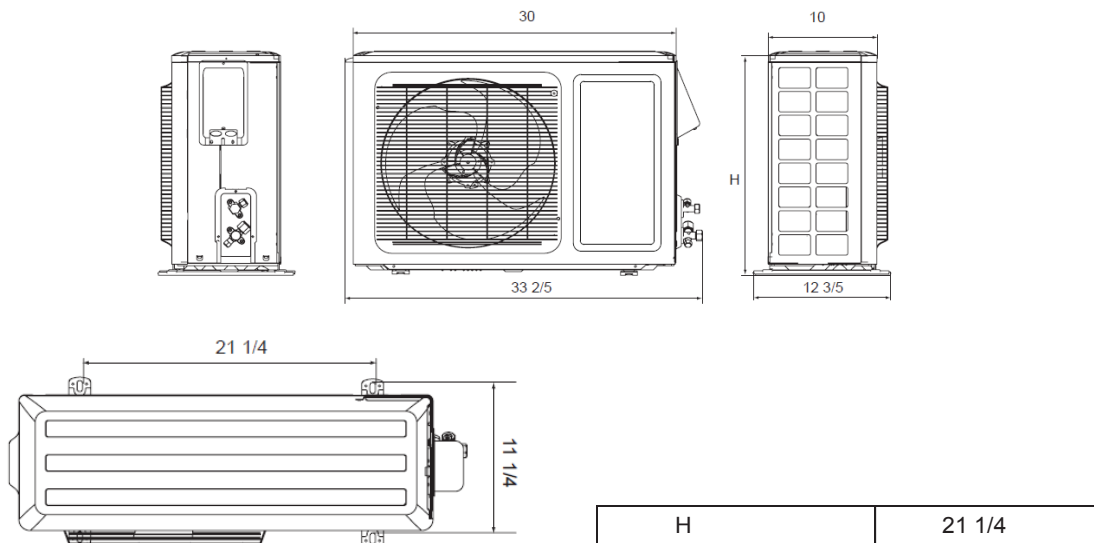

DHX09NWB11S/DHX09CSB11S

Unit: Inch

Indoor Unit Dimensions

Outdoor Unit Dimensions

Unit: Inch

Notes:

1. Recommended Communication Cable Type 18-2 AWG Stranded Copper THHN 600V Wire
2. Power wiring cable size must comply with applicable national and local codes
3. Test conditions are based on AHRI 210/240