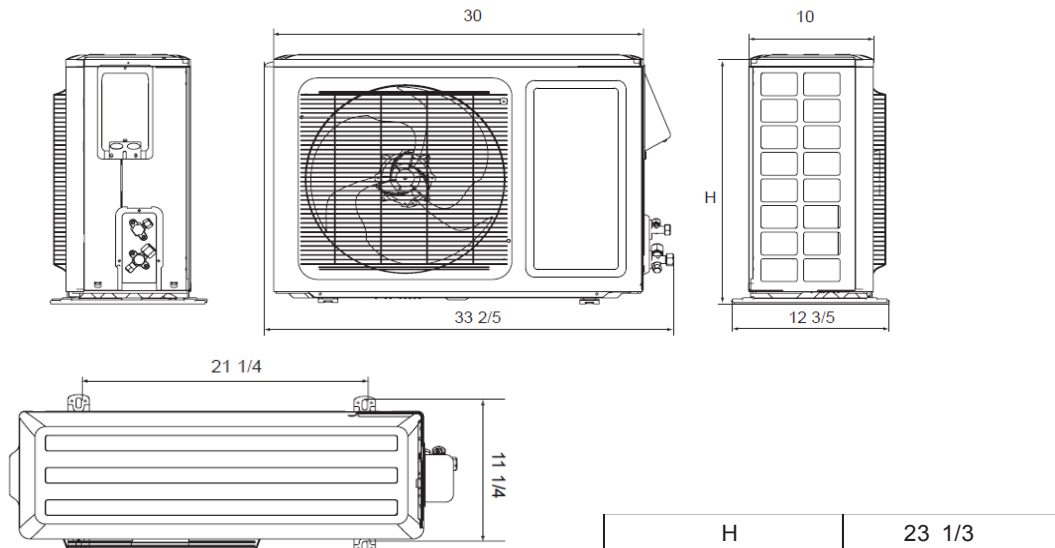

DHX12NWB11S/DHX12CSB11S

Unit: inch

Indoor Unit Dimensions

Outdoor Unit Dimensions

Unit: inch

Notes

1. Recommended Communication Cable Type , 14-4 AWG Stranded Copper THHN 600V Wire
2. Power wiring cable size must comply with applicable national and local codes
3. Test conditions are based on AHRI 210/240