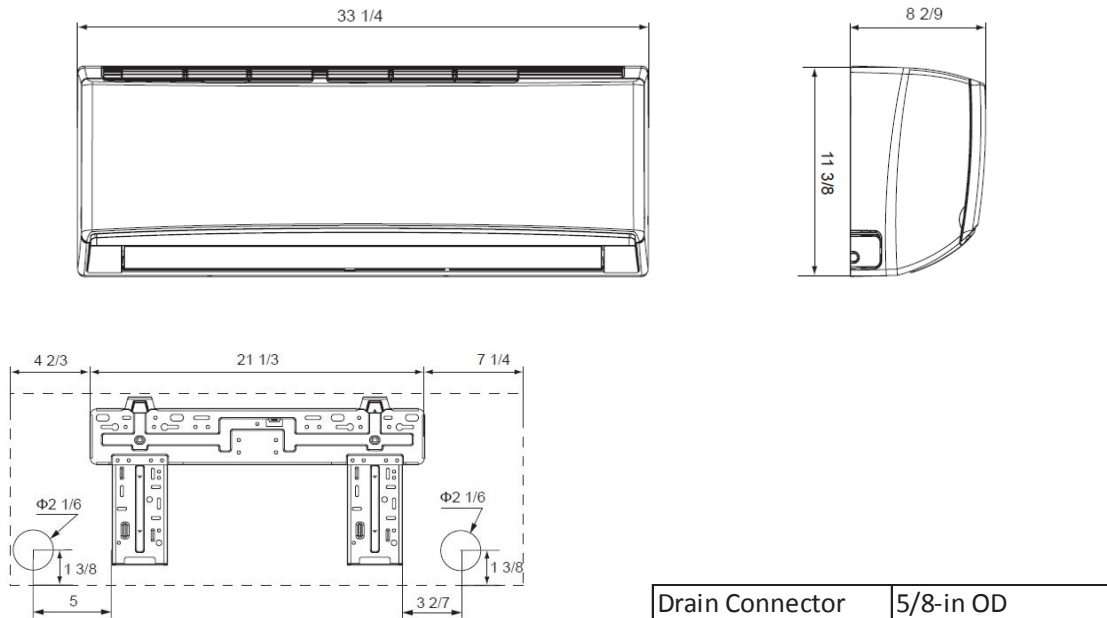

DHX12NWB11S/DHX12CSB11S

Unit: inch

Indoor Unit Dimensions

Outdoor Unit Dimensions

Unit: inch

Notes

1. Recommended Communication Cable Type , 14-4 AWG Stranded Copper THHN 600V Wire
2. Power wiring cable size must comply with applicable national and local codes
3. Test conditions are based on AHRI 210/240