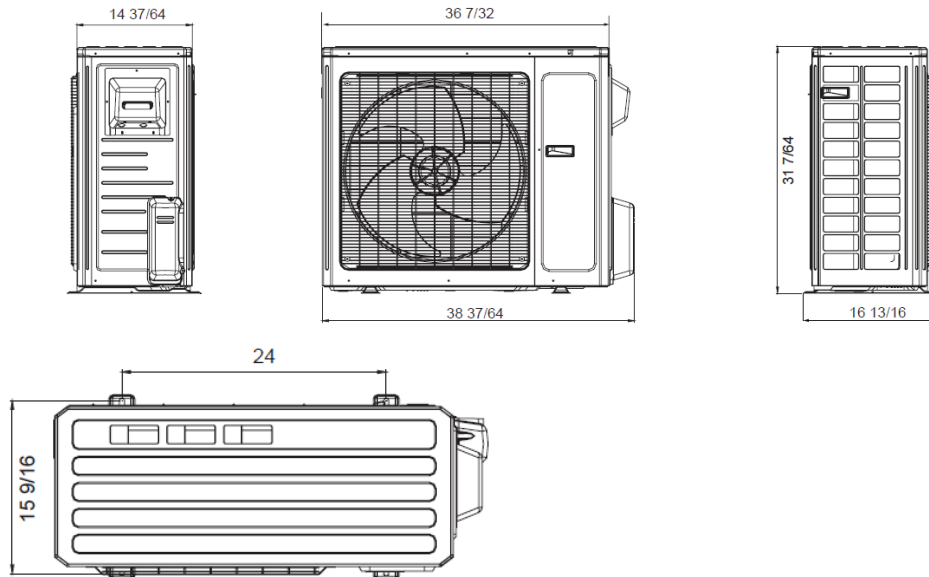

DHX24NWB21S/DHX24CSB21S

Unit: inch

### Indoor Unit Dimensions

### Outdoor Unit Dimensions

Unit: inch

1. Recommended Communication Cable Type , 14-4 AWG Stranded Copper THHN 600V Wire
2. Power wiring cable size must comply with applicable national and local codes
3. Test conditions are based on AHRI 210/240