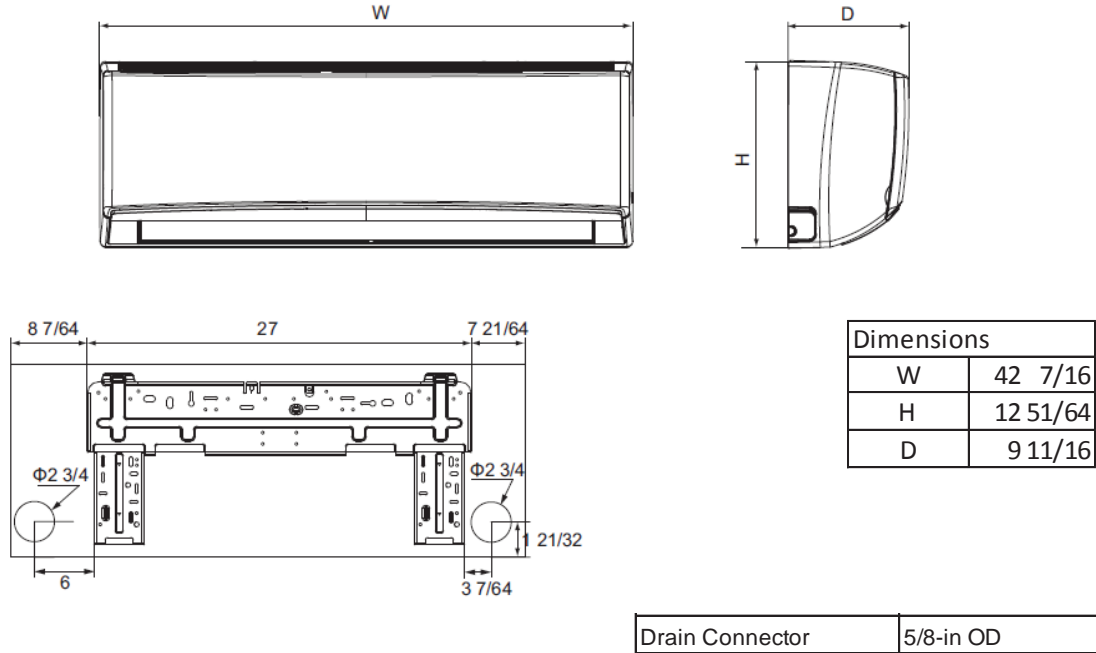

DHX24NWB21S/DHX24CSB21S

Unit: inch

### Indoor Unit Dimensions

### Outdoor Unit Dimensions

Unit: inch

1. Recommended Communication Cable Type , 14-4 AWG Stranded Copper THHN 600V Wire
2. Power wiring cable size must comply with applicable national and local codes
3. Test conditions are based on AHRI 210/240