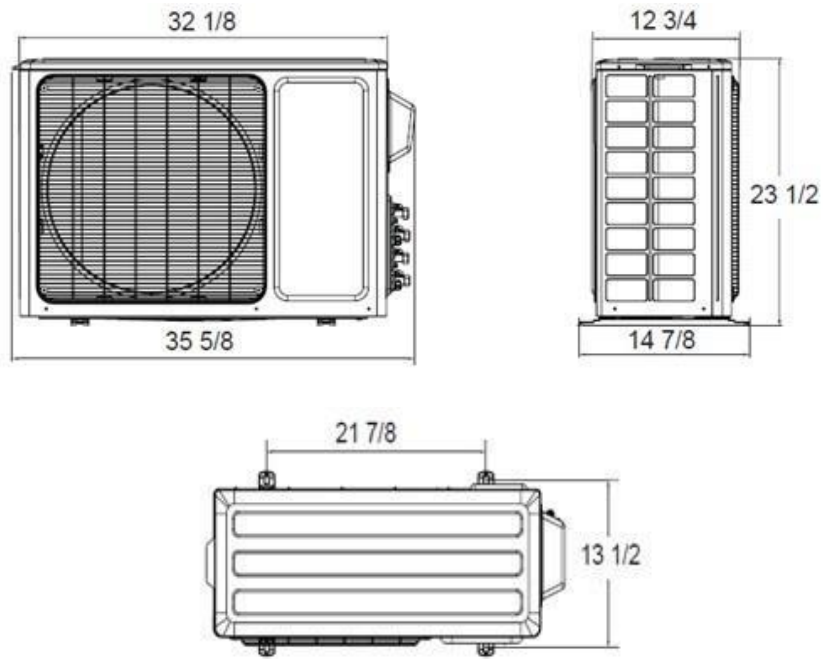

Outdoor Unit Dimensions

Unit: inch

Notes:

1. Recommended Cable Type between Outdoor and Indoor Units, 14-4 AWG Stranded Copper THHN 600V Wire
2. Power wiring cable size must comply with applicable national and local codes
3. Test conditions are based on AHRI 210/240