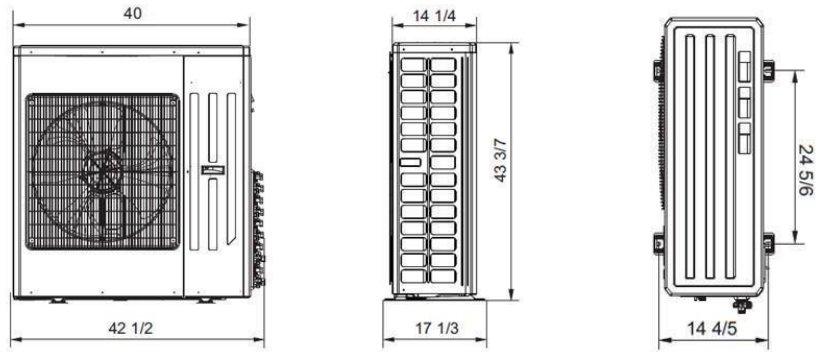

Outdoor Unit Dimensions

Unit: inch

Notes:

1. Recommended Cable Type between Outdoor and Indoor Units, 14-4 AWG Stranded Copper THHN 600V Wire
2. Power wiring cable size must comply with applicable national and local codes
3. Test conditions are based on AHRI 210/240

Combination Table